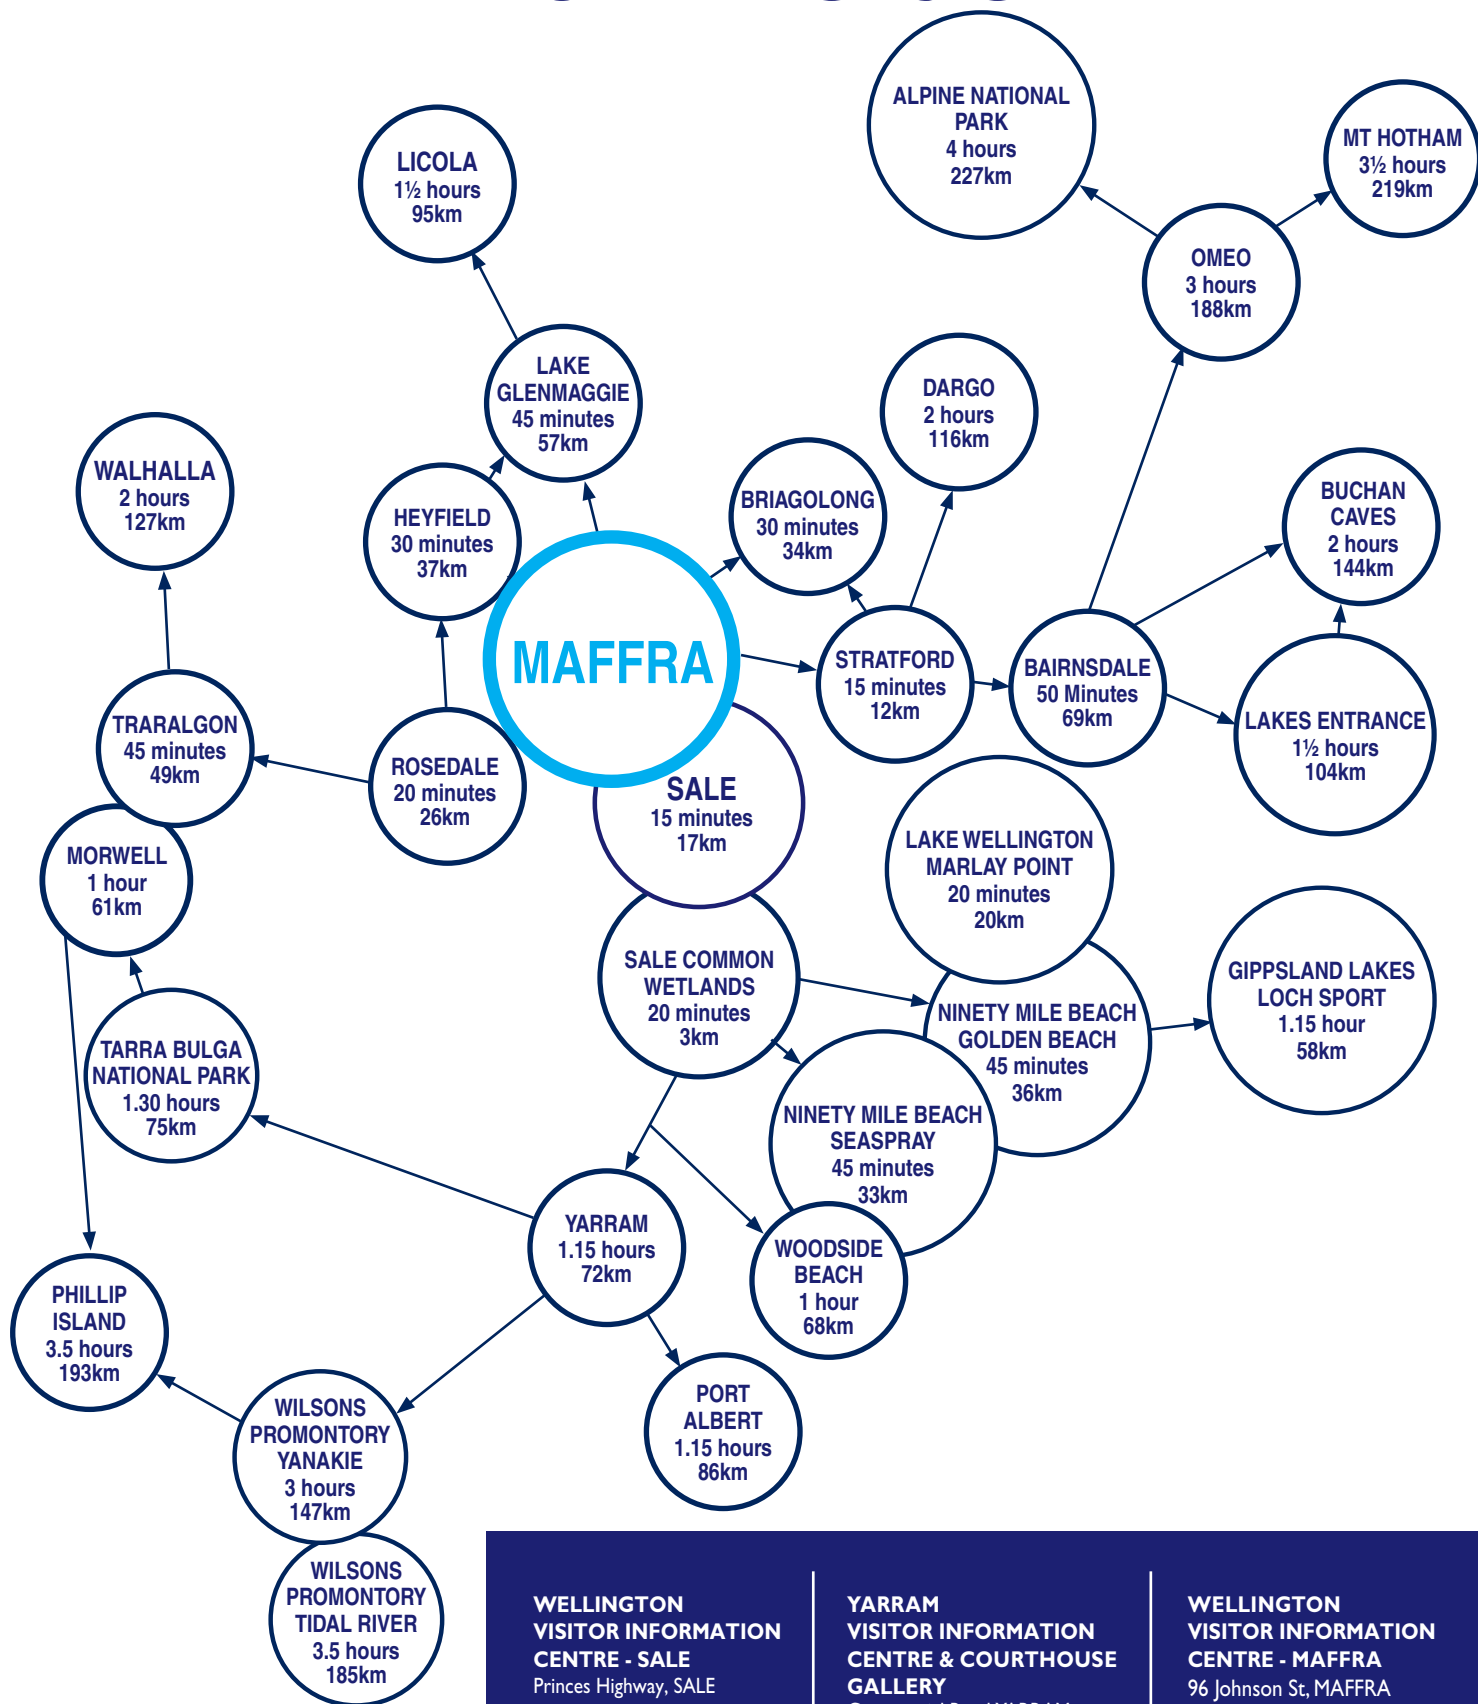

EXPLORERS GUIDE

WELLINGTON VISITOR INFORMATION CENTRE - SALE

Princes Highway, SALE
 • Open daily 9am-5pm
 • Tel: (03) 5144 1108
 • Free call: 1800 677 520
 • www.tourismwellington.com.au

YARRAM VISITOR INFORMATION CENTRE & COURTHOUSE GALLERY

Commercial Road, YARRAM
 • Open Daily: 10am - 4pm
 Closed Wednesday
 • Ph: (03) 5182 6553
 • Community Art Gallery
 • Local Craft

WELLINGTON VISITOR INFORMATION CENTRE - MAFFRA

96 Johnson St, MAFFRA
 • Open daily 9am-5pm
 • Ph: (03) 5141 1811
 • Wide range of information
 • Pino Deriu gemstone & mineral display
 • Local arts and crafts on display
 • www.maffra.net.au